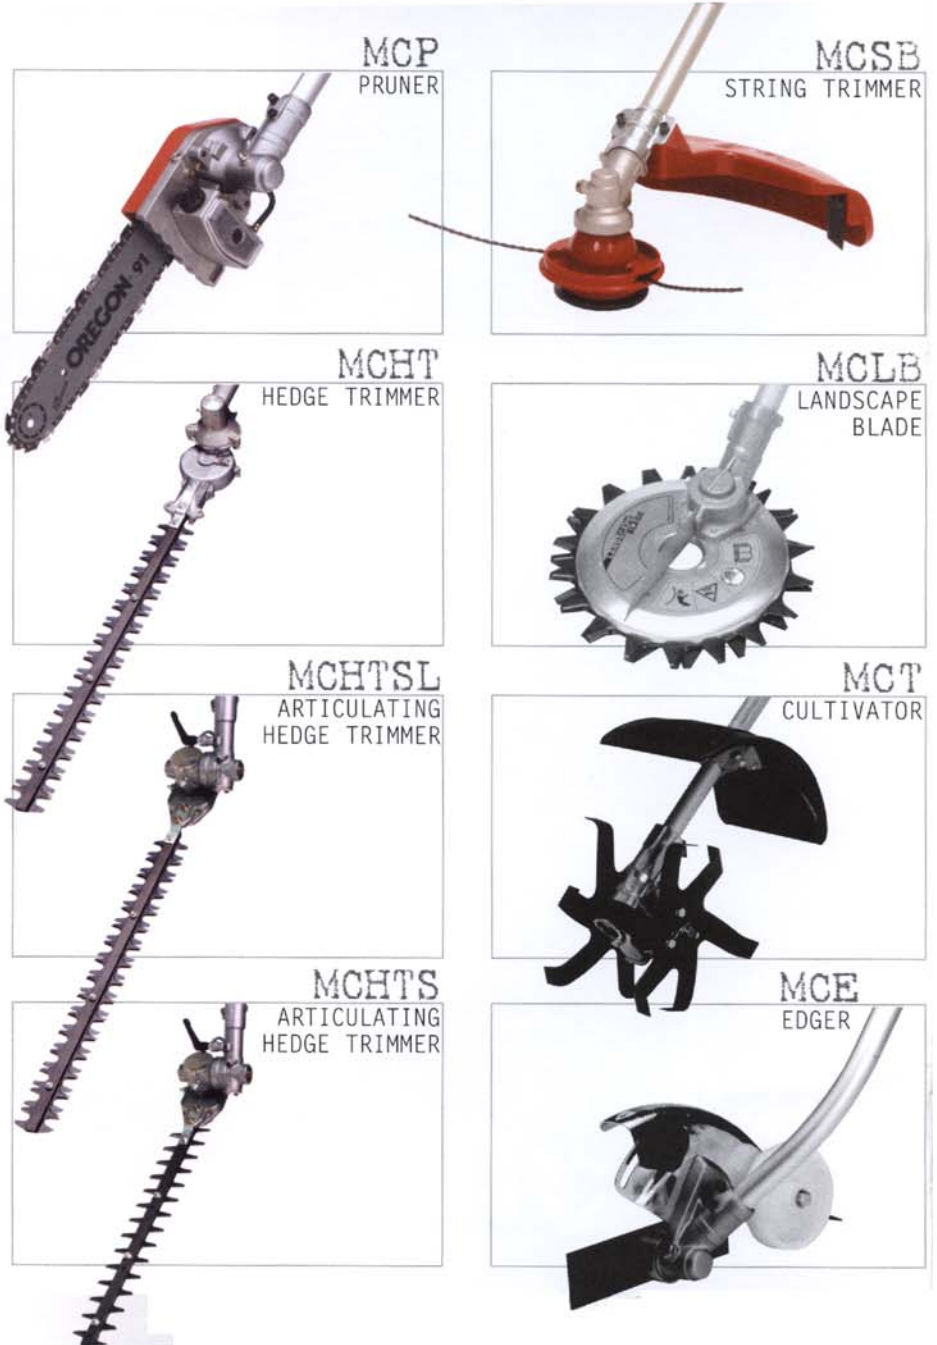

H.E.R.S. Inc.
 1203 South Parker
 Olathe, Kansas 66061
 Phone: (913) 764-6718

Maruyama Split-Shaft Multicutter Attachment Specifications/Features

Flexibility:

Maruyama offers the largest and the best collection of split-shaft Multicutter attachments around. We believe more is better... more options, more productivity, more efficient, more profitable. From the obvious like our string trimmer and edger attachments to the more unusual like the Landscape Blade cutter attachment, from three distinct hedgetrimmer attachments to a cultivator and a pruning saw - Maruyama simply offers more.

MULTICUTTER ATTACHMENTS

MCSB	String trimmer, high visibility shield
MCLB	Landscape Blade
MCE	Edger, high visibility shield, heavy-duty 8 inch blade
MCHT	Hedgetrimmer, 24 inch double edge, fixed gearbox
MCHTS	Hedgetrimmer, 18 inch double edge, 120° articulating gearbox
MCHTSL	Hedgetrimmer, 24 inch double edge, 120° articulating gearbox
MCP	Pruner, 10 inch Oregon bar & chain, 3/8 inch pitch, 2-piece
MCT	Cultivator